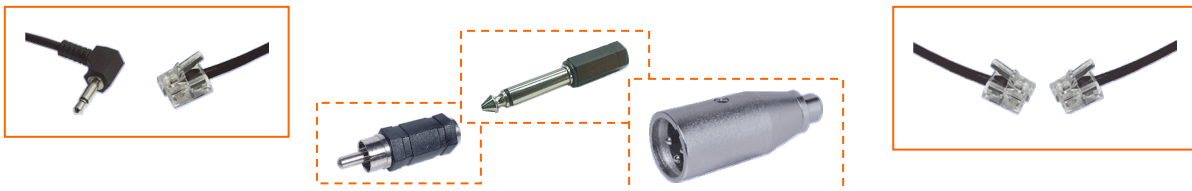

TIPT UNIVERSAL PA INTERFACE VoIP-4950PA

The VoIP-4950PA allows Telstra IP Telephony (TIPT) customers to make voice announcements over their PA system from any phone or terminal on their TIPT network. Access to the PA can even be set up as a one touch function. Simply call your PA extension and you're connected. Simply hang up after your announcement.

The device is a simple "one suits all" PA interface with all interconnection accessories supplied as standard.

Standard Accessories Supplied

Specifications

Power Source	Telephone line $\geq 24V_{dc}$ open circuit, $\geq 15mA$ short circuit
Line Input/Output Impedance	$220 \Omega + 120 nF / 820 \Omega$ (Complex BN 12)
Input Level from Line	1 V p-p (350 mV RMS) (-6.8 dBm) nominal
Output Level to PA	1 V p-p (350 mV RMS) (-6.8 dBu) nominal
Automatic Disconnect	Line Reversal on Idle, Open Circuit for $\bullet 90ms$, or 5 sec silence