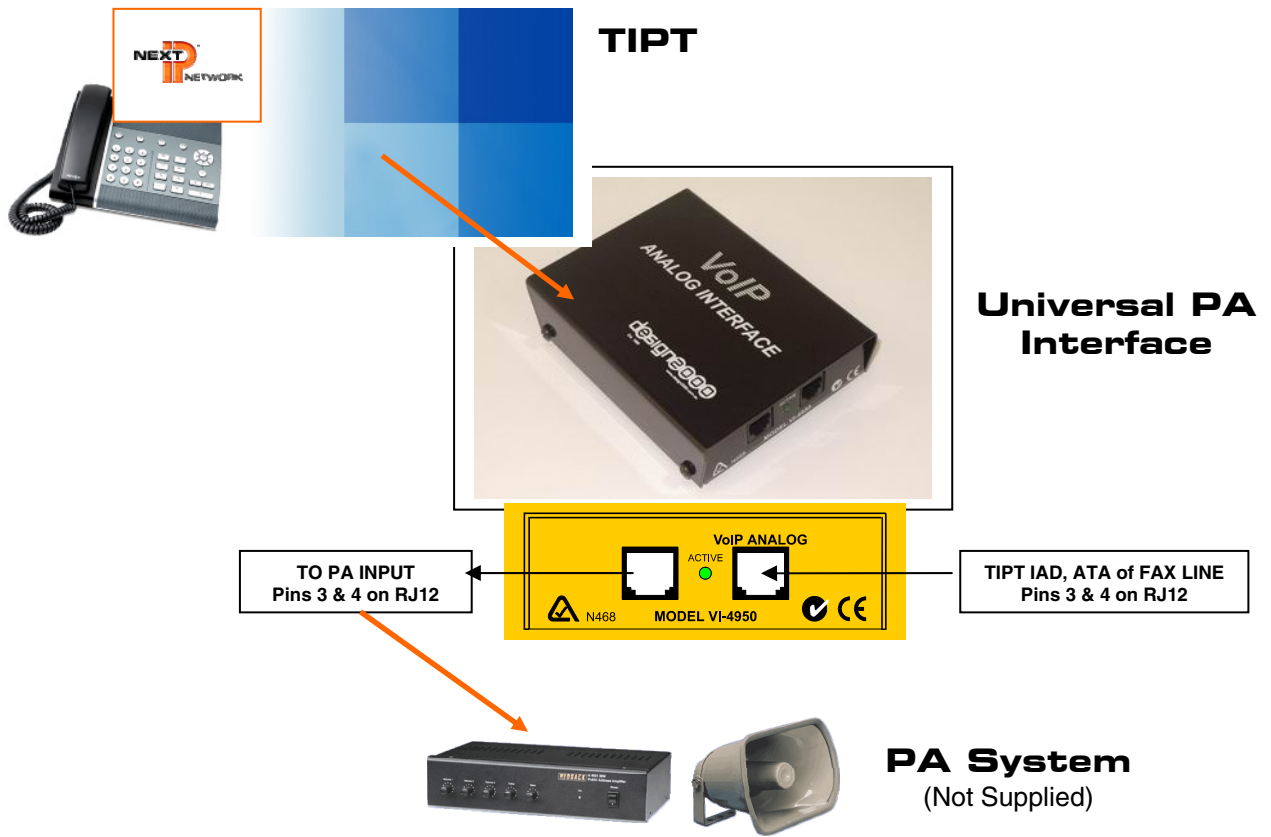

TIPT UNIVERSAL PA INTERFACE VoIP-4950PA

The VoIP-4950PA allows Telstra IP Telephony (TIPT) customers to make voice announcements over their PA system from any phone or terminal on their TIPT network. Access to the PA can even be set up as a one touch function. Simply call your PA extension and you're connected. Simply hang up after your announcement.

The device is a simple "one suits all" PA interface with all interconnection accessories supplied as standard.

Standard Accessories Supplied

Specifications

Power Source	Telephone line $\geq 24V_{dc}$ open circuit, $\geq 15mA$ short circuit
Line Input/Output Impedance	$220 \Omega + 120 nF / 820 \Omega$ (Complex BN 12)
Input Level from Line	1 V p-p (350 mV RMS) (-6.8 dBm) nominal
Output Level to PA	1 V p-p (350 mV RMS) (-6.8 dBu) nominal
Automatic Disconnect	Line Reversal on Idle, Open Circuit for $\bullet 90ms$, or 5 sec silence